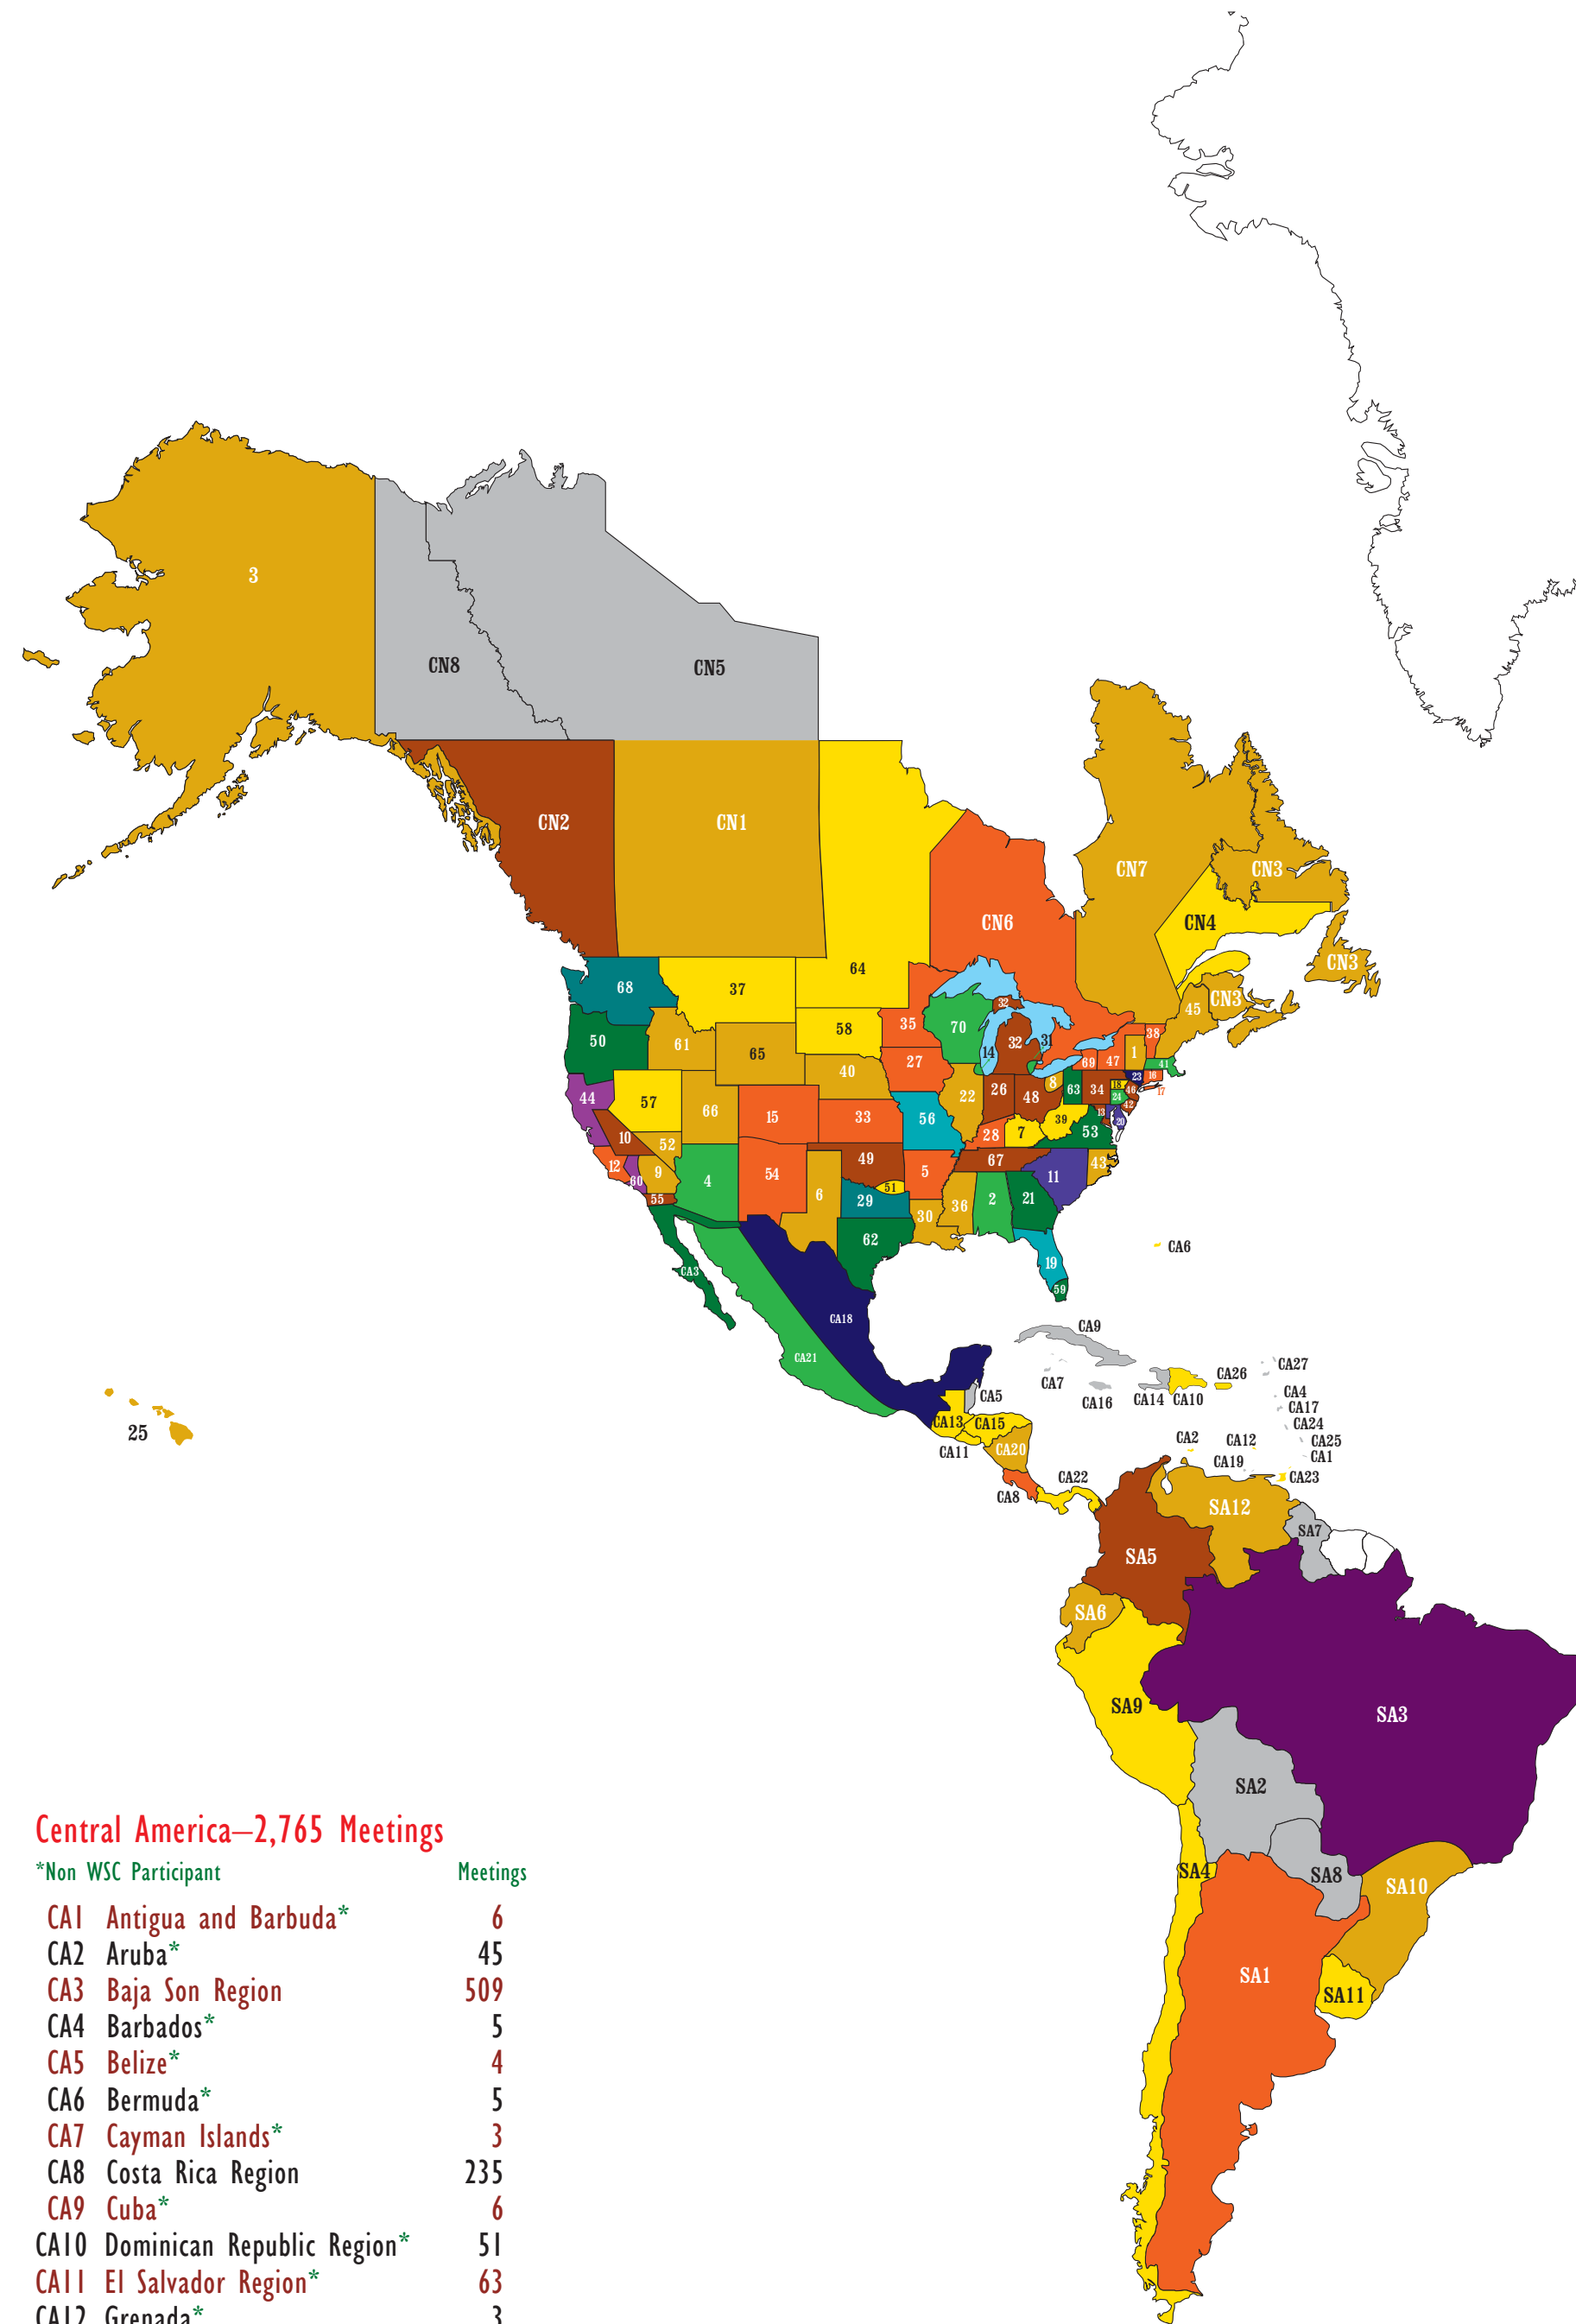

*Non WSC Participant	Meetings
1 ABCD Region	107
2 Alabama/NW Florida Region	472
3 Alaska Region	104
4 Arizona Region	410
5 Arkansas Region	240
6 Best Little Region	181
7 Bluegrass-Appalachian Region*	99
8 Buckeye Region	193
9 California Inland Region	185
10 California Mid-State Region	341
11 Carolina Region	800
12 Central California Region	294
13 Chesapeake & Potomac Region	360
14 Chicagoland Region	450
15 Colorado Region	223
16 Connecticut Region	279
17 Eastern New York Region	217
18 Eastern Pennsylvania Region*	91
19 Florida Region	690
20 Free State Region	812
21 Georgia Region	545
22 Greater Illinois Region	128
23 Greater New York Region	900
24 Greater Philadelphia Region	455
25 Hawai'i	137
26 Indiana Region	322
27 Iowa Region	250
28 Kentuckiana Region	273
29 Lone Star Region	745
30 Louisiana Region	138
31 Metro Detroit Region	407
32 Michigan Region	363
33 Mid-America Region	288
34 Mid-Atlantic Region	350
35 Minnesota Region	200
36 Mississippi Region	189
37 Montana Region	91
38 Mountain Valley Region	200
39 Mountaineer Region	75
40 Nebraska Region	158
41 New England Region	400
42 New Jersey Region	326
43 North Carolina Region*	120
44 Northern California Region	1400
45 Northern New England Region	126
46 Northern New Jersey Region	333
47 Northern New York Region	295
48 Ohio Region	387
49 OK Region	355
50 Pacific Cascade Region	555
51 Red River Region*	67
52 Region 51	116
53 Region of the Virginians	539
54 Rio Grande Region	259
55 San Diego/Imperial Region	325
56 Show-Me Region	600
57 Sierra Sage Region	95
58 South Dakota Region	36
59 South Florida Region	500
60 Southern California Region	1300
61 Southern Idaho Region	104
62 Tejas Bluebonnet Region	532
63 Tri-State Region	525
64 Upper Midwest Region	81
65 Upper Rocky Mountain Region	115
66 Utah Region	124
67 Volunteer Region	350
68 Washington/N. Idaho Region	730
69 Western New York Region	200
70 Wisconsin Region	405

Central America—2,765 Meetings

*Non WSC Participant	Meetings
CA1 Antigua and Barbuda*	6
CA2 Aruba*	45
CA3 Baja Son Region	509
CA4 Barbados*	5
CA5 Belize*	4
CA6 Bermuda*	5
CA7 Cayman Islands*	3
CA8 Costa Rica Region	235
CA9 Cuba*	6
CA10 Dominican Republic Region*	51
CA11 El Salvador Region*	63
CA12 Grenada*	3
CA13 Guatemala Region	72
CA14 Haiti*	6
CA15 Honduras Region*	36
CA16 Jamaica*	23
CA17 Martinique*	1
CA18 Mexico Region	913
CA19 Netherlands Antilles*	16
CA20 Nicaragua	111
CA21 Occidente-Mexico Region*	420
CA22 Panama Region	60
CA23 Region Del Coqui	91
CA24 Saint Lucia*	5
CA25 Saint Vincent and the Grenadines*	2
CA26 Trinidad and Tobago*	34
CA27 Virgin Islands*	40

South America—3,694 Meetings

*Non WSC Participant	Meetings
SA1 Argentina Region	260
SA2 Bolivia Region*	8
SA3 Brazil Region	2346
SA4 Chile Region	72
SA5 Colombia Region	308
SA6 Ecuador Region	198
SA7 Guyana*	2
SA8 Paraguay Region*	13
SA9 Peru Region	89
SA10 Southern Brazil Region*	193
SA11 Uruguay Region	85
SA12 Venezuela Region	120

Western Europe—2,354 Meetings

*Non WSC Participant	Meetings
E1 Austria*	2
E2 Belgium Region*	16
E3 Cyprus*	2
E4 Denmark Region*	128
E5 Finland Region	67
E6 France Region	76
E7 German Speaking Region	235
E8 Gibraltar*	4
E9 Greece Region	88
E10 Iceland*	2
E11 Ireland Region	170
E12 Italy Region	74
E13 Luxembourg*	2
E14 Malta Region*	3
E15 Netherlands*	25
E16 Norway Region	76
E17 Portugal Region	170
E18 Spain Region	115
E19 Sweden Region	390
E20 Switzerland*	22
E21 UK Region	671

*Africa—174 Meetings

*Non WSC Participant	Meetings
A1 Ethiopia	1
A2 Ghana	1
A3 Kenya	22
A4 Liberia	9
A5 Morocco	7
A6 Mozambique	2
A7 Namibia	1
A8 Nigeria	1
A9 Rwanda	1
A10 South Africa	105
A11 Swaziland	1
A12 Tanzania	11
A13 Zambia	3
A14 Zimbabwe	9

*The Middle East—5086 Meetings

*Non WSC Participant	Meetings
ME1 Bahrain	8
ME2 Egypt Region	47
ME3 Iran	4706
ME4 Israel Region	250
ME5 Jordan	2
ME6 Kuwait	6
ME7 Lebanon	6
ME8 Oman	3
ME9 Saudi Arabia	42
ME10 Turkey Region	13
ME11 United Arab Emirates	3