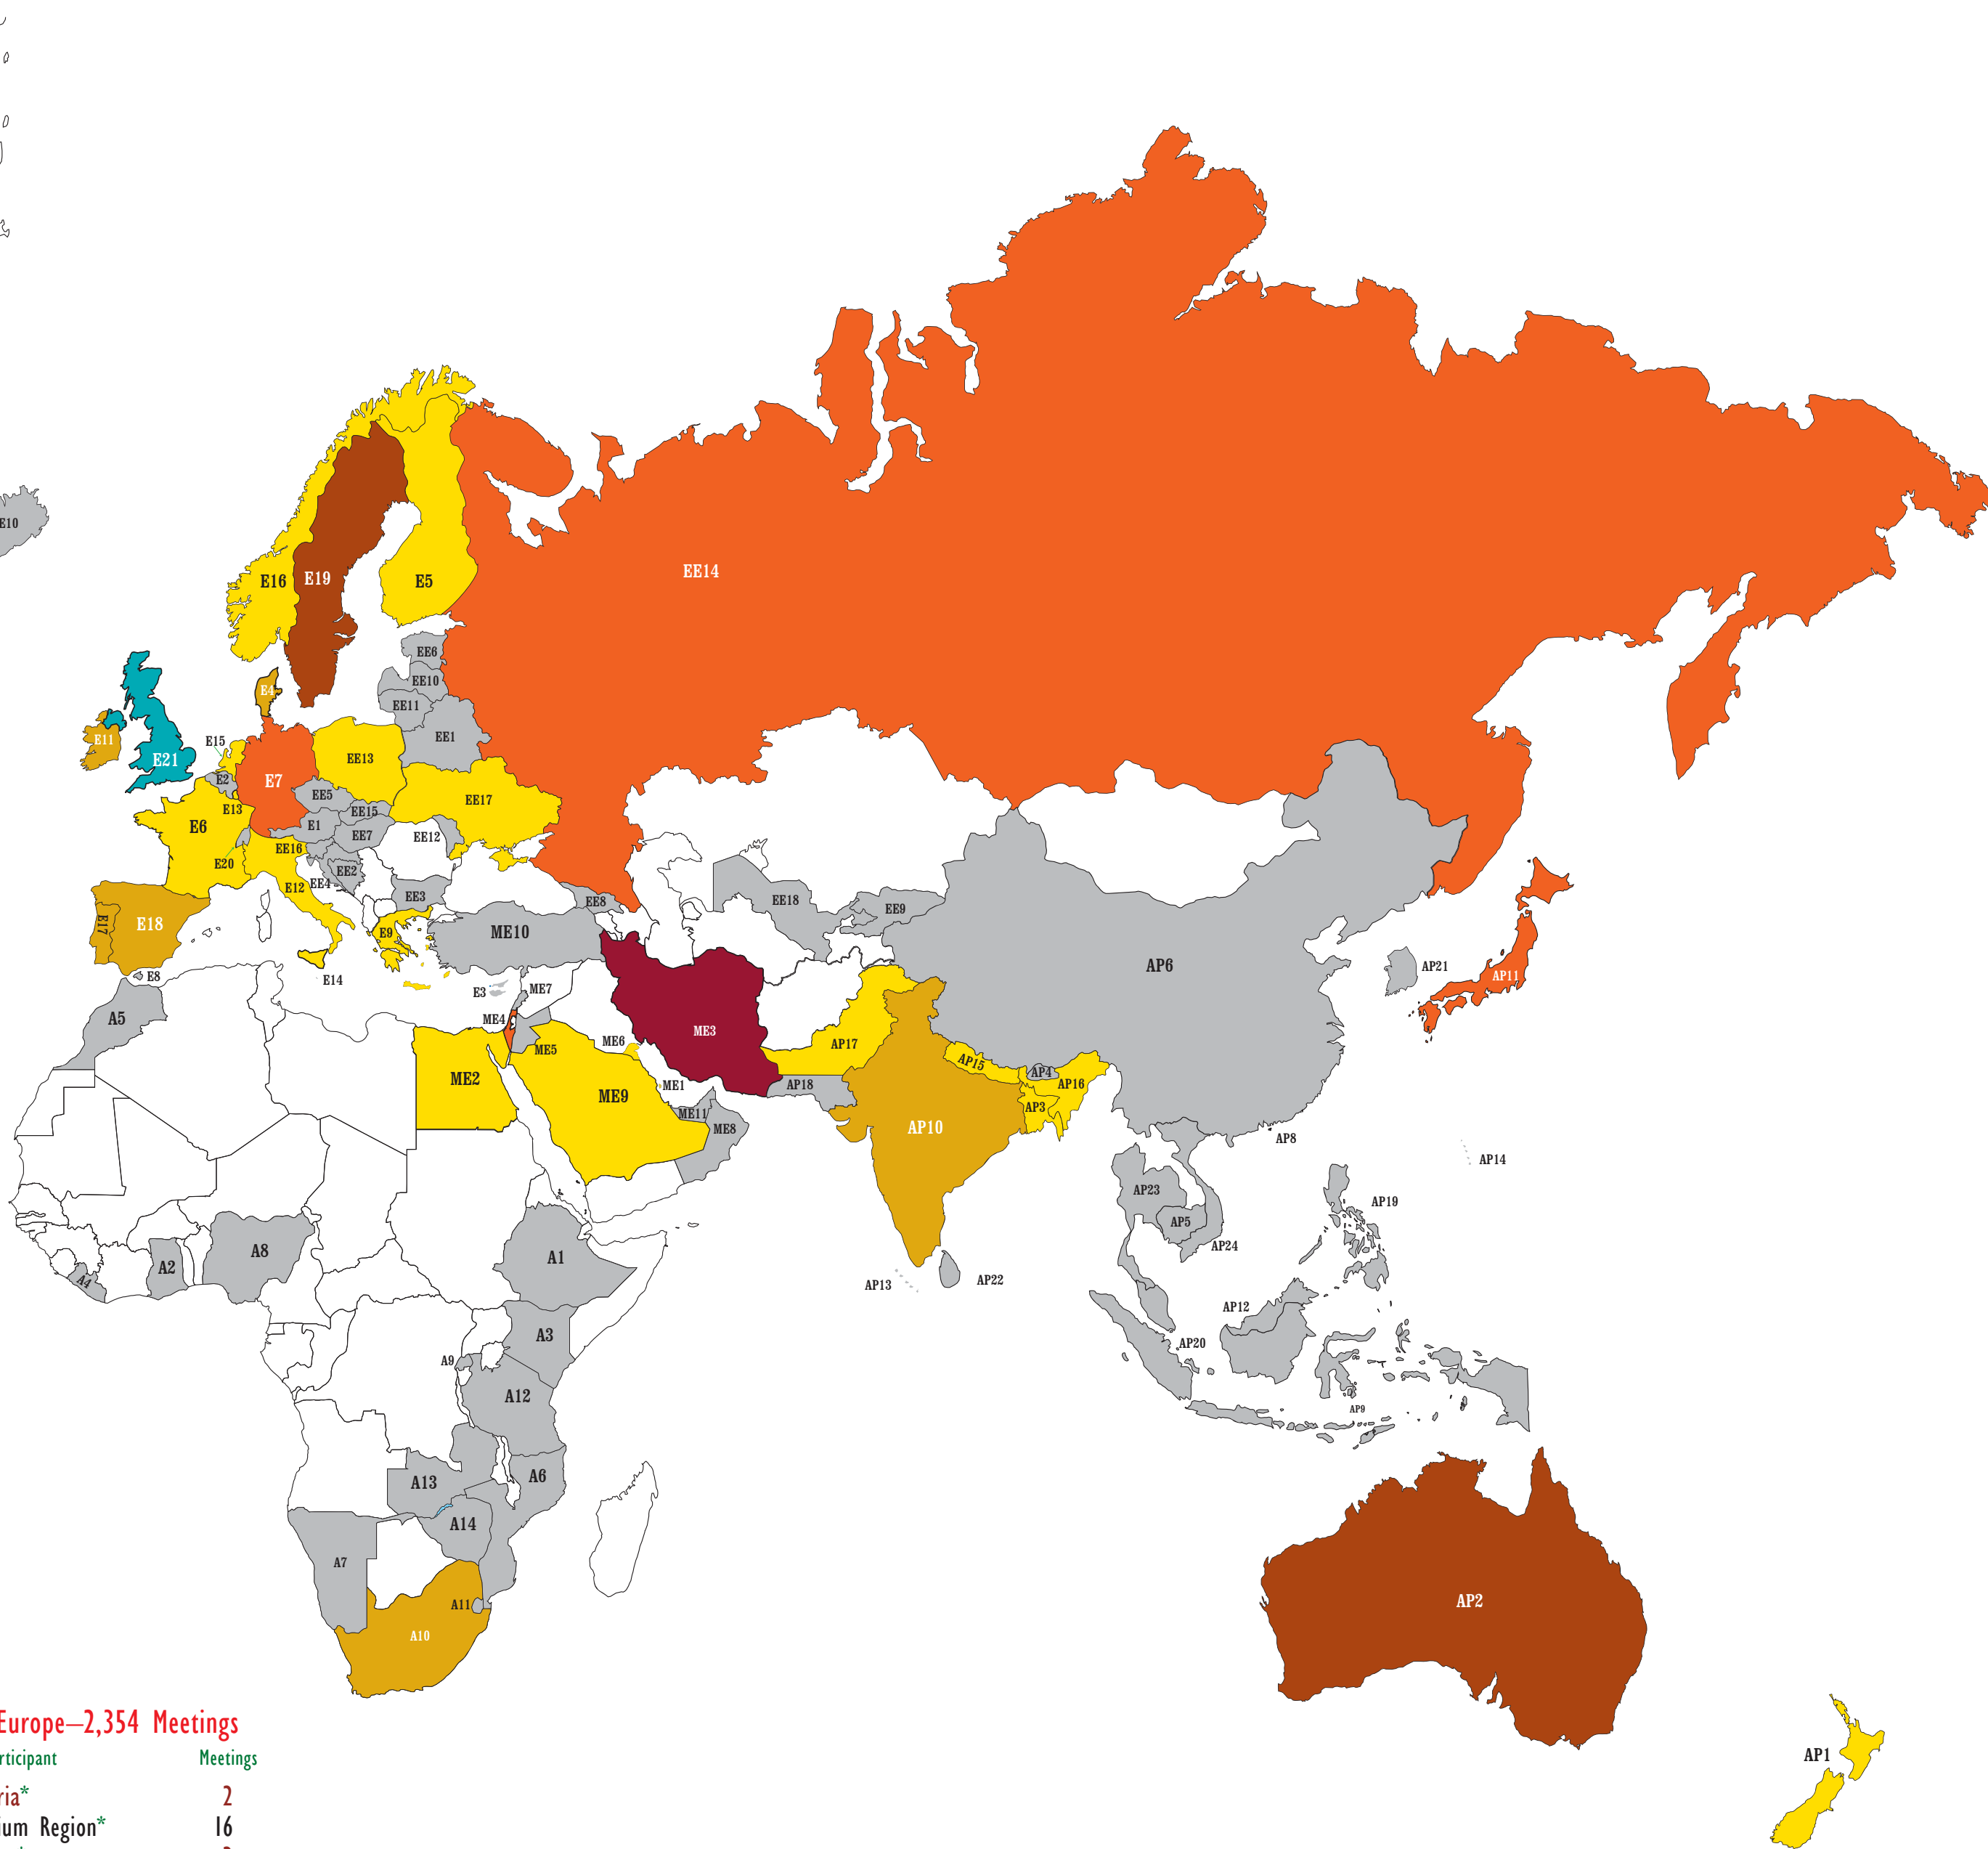

South America—3,694 Meetings

*Non WSC Participant	Meetings
SA1 Argentina Region	260
SA2 Bolivia Region*	8
SA3 Brazil Region	2346
SA4 Chile Region	72
SA5 Colombia Region	308
SA6 Ecuador Region	198
SA7 Guyana*	2
SA8 Paraguay Region*	13
SA9 Peru Region	89
SA10 Southern Brazil Region*	193
SA11 Uruguay Region	85
SA12 Venezuela Region	120

Western Europe—2,354 Meetings

*Non WSC Participant	Meetings
E1 Austria*	2
E2 Belgium Region*	16
E3 Cyprus*	2
E4 Denmark Region*	128
E5 Finland Region	67
E6 France Region	76
E7 German Speaking Region	235
E8 Gibraltar*	4
E9 Greece Region	88
E10 Iceland*	2
E11 Ireland Region	170
E12 Italy Region	74
E13 Luxembourg*	2
E14 Malta Region*	3
E15 Netherlands*	25
E16 Norway Region	76
E17 Portugal Region	170
E18 Spain Region	115
E19 Sweden Region	390
E20 Switzerland*	22
E21 UK Region	671

*Africa—174 Meetings

*Non WSC Participant	Meetings
A1 Ethiopia	1
A2 Ghana	1
A3 Kenya	22
A4 Liberia	9
A5 Morocco	7
A6 Mozambique	2
A7 Namibia	1
A8 Nigeria	1
A9 Rwanda	1
A10 South Africa	105
A11 Swaziland	1
A12 Tanzania	11
A13 Zambia	3
A14 Zimbabwe	9

*The Middle East—5086 Meetings

*Non WSC Participant	Meetings
ME1 Bahrain	8
ME2 Egypt Region	47
ME3 Iran	4706
ME4 Israel Region	250
ME5 Jordan	2
ME6 Kuwait	6
ME7 Lebanon	6
ME8 Oman	3
ME9 Saudi Arabia	42
ME10 Turkey Region	13
ME11 United Arab Emirates	3